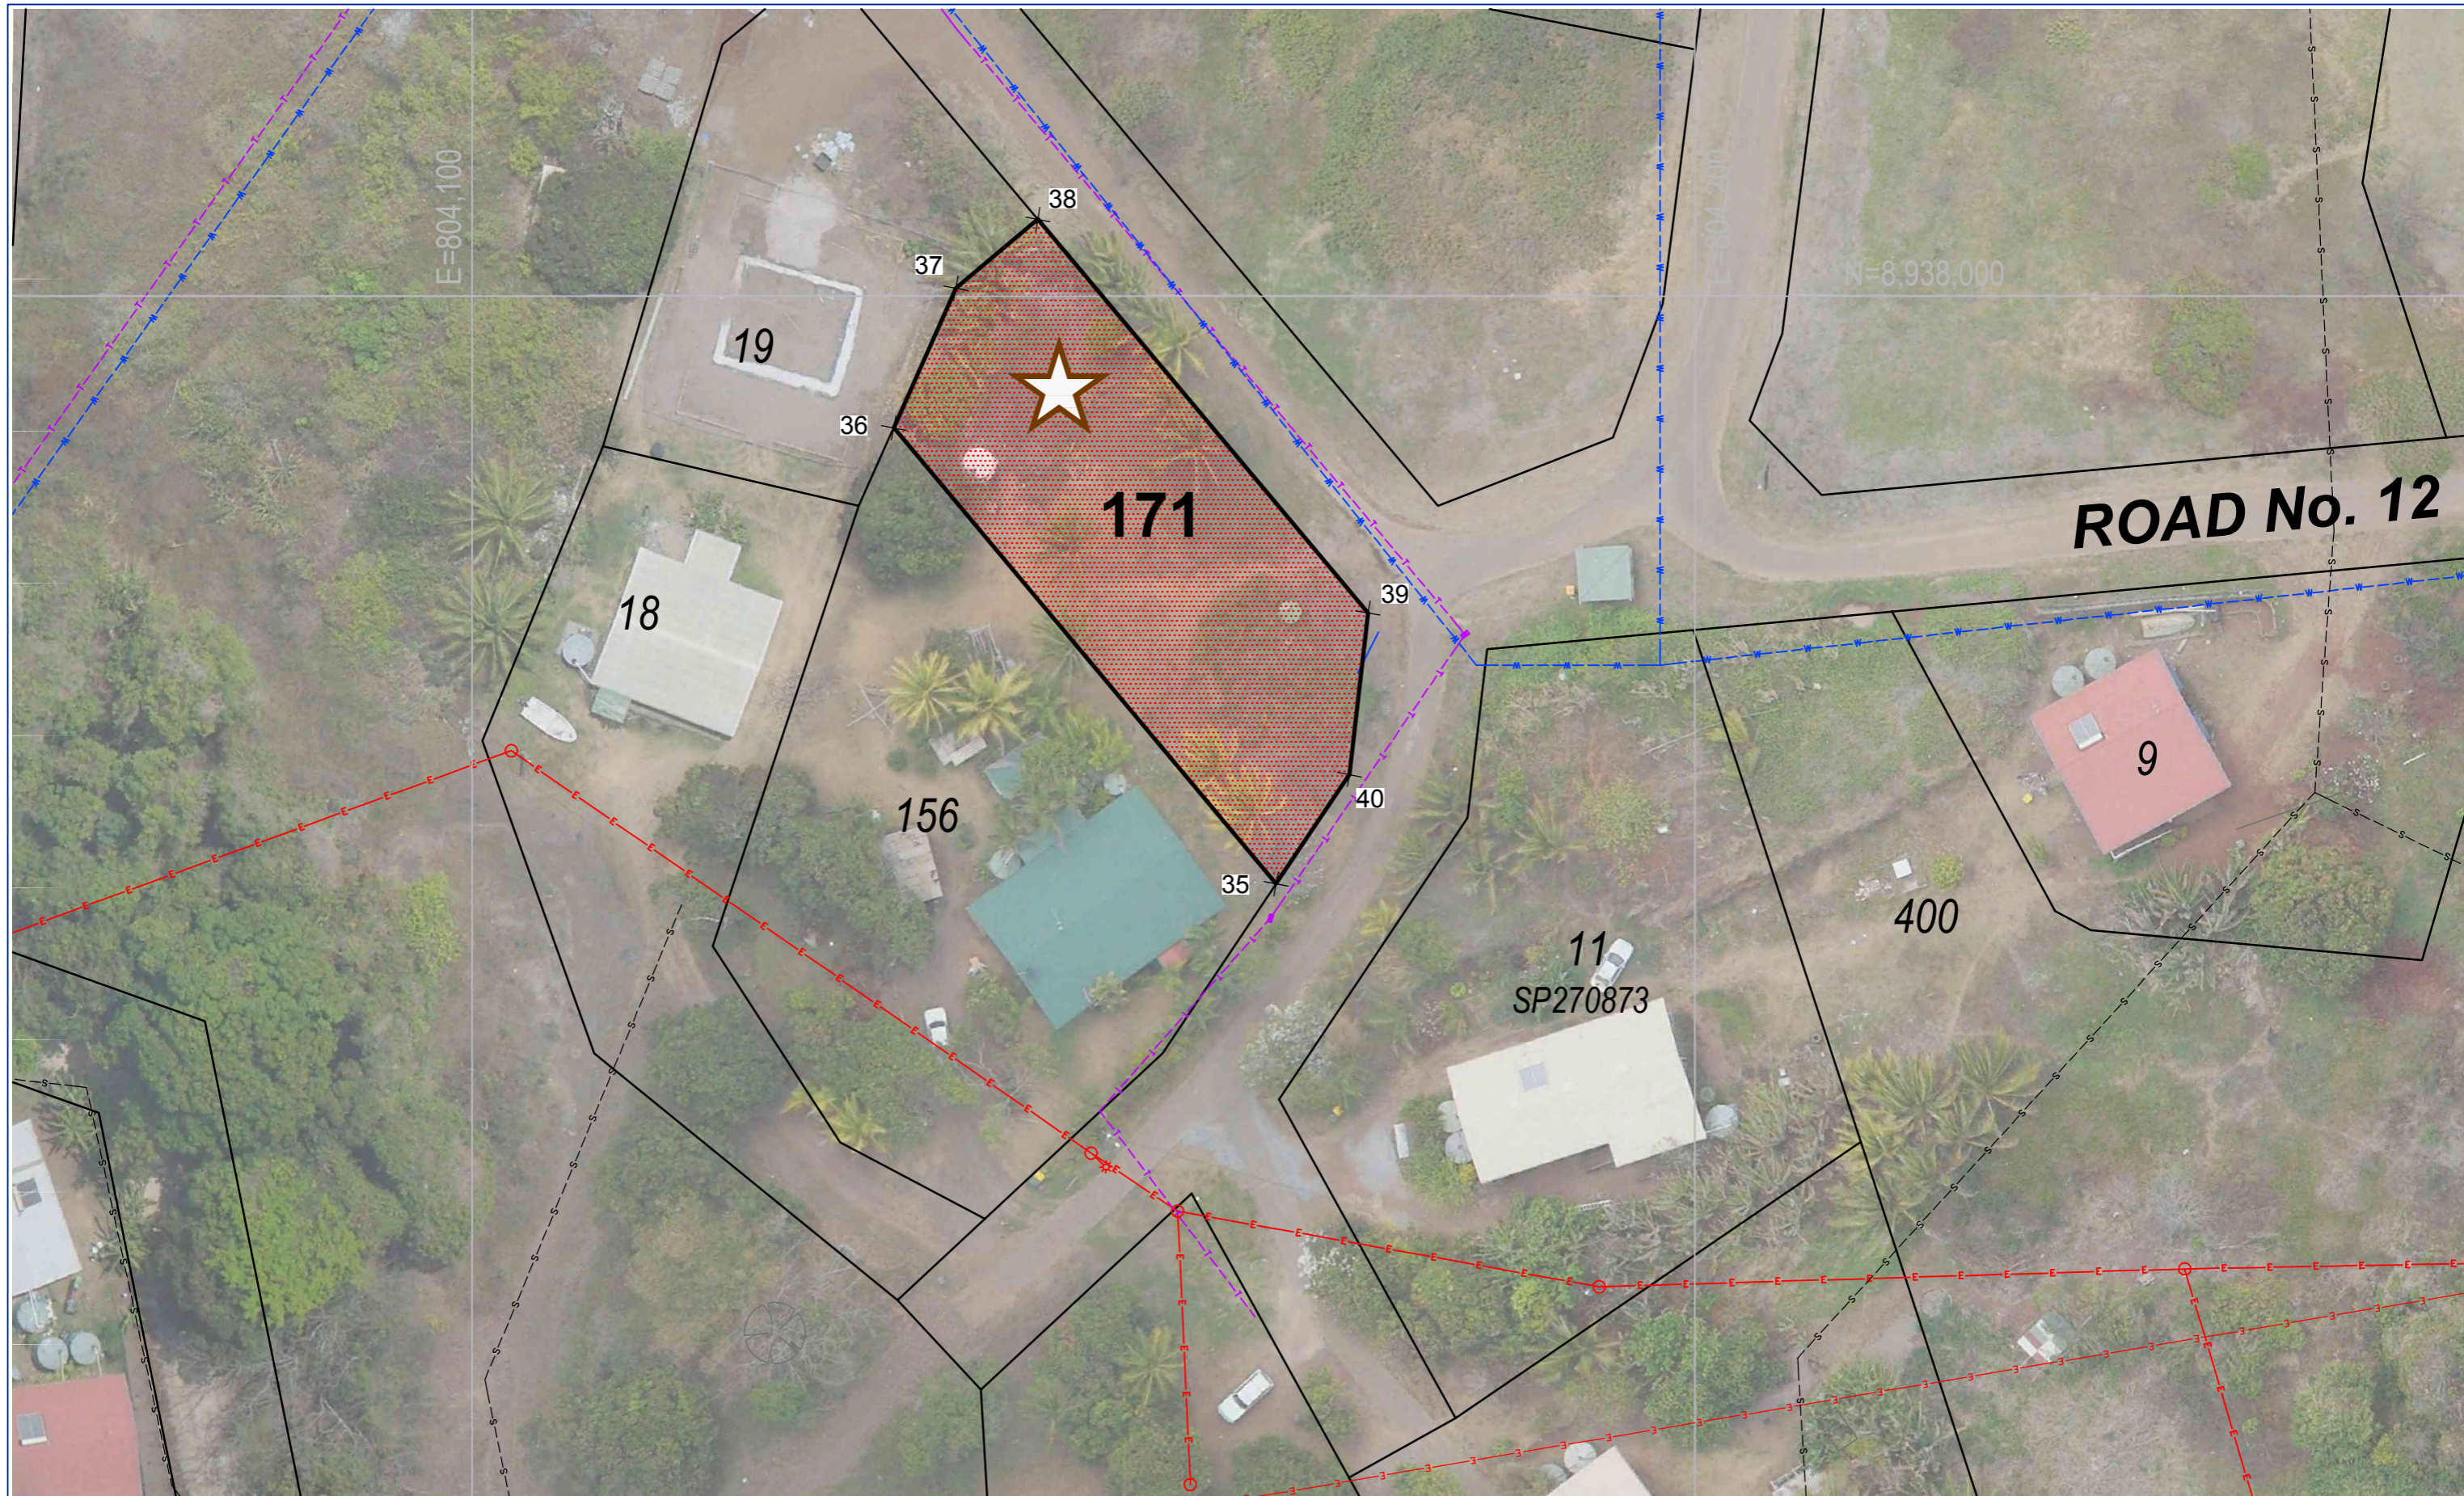

**SCHEDULE 1 - AGREEMENT AREA, SOCIAL HOUSING  
ERUB - DARNLEY ISLAND**

**LEGEND**

-  Agreement Area
-  Brownfield Lots

"Imaged sourced from Google NRM Globe 2015"

RPS Australia East Pty Ltd  
ACN 140 292 762  
135 Abbott St  
PO Box 1949  
CAIRNS QLD 4870

T +61 7 4031 1336 F +61 7 4031 2942 W rpsgroup.com.au

**SCHEDULE 1 - AGREEMENT AREA, SOCIAL HOUSING  
ERUB - DARNLEY ISLAND**

**LEGEND**

-  Agreement Area
-  Brownfield Lots

"Imaged sourced from Google NRM Globe 2015"