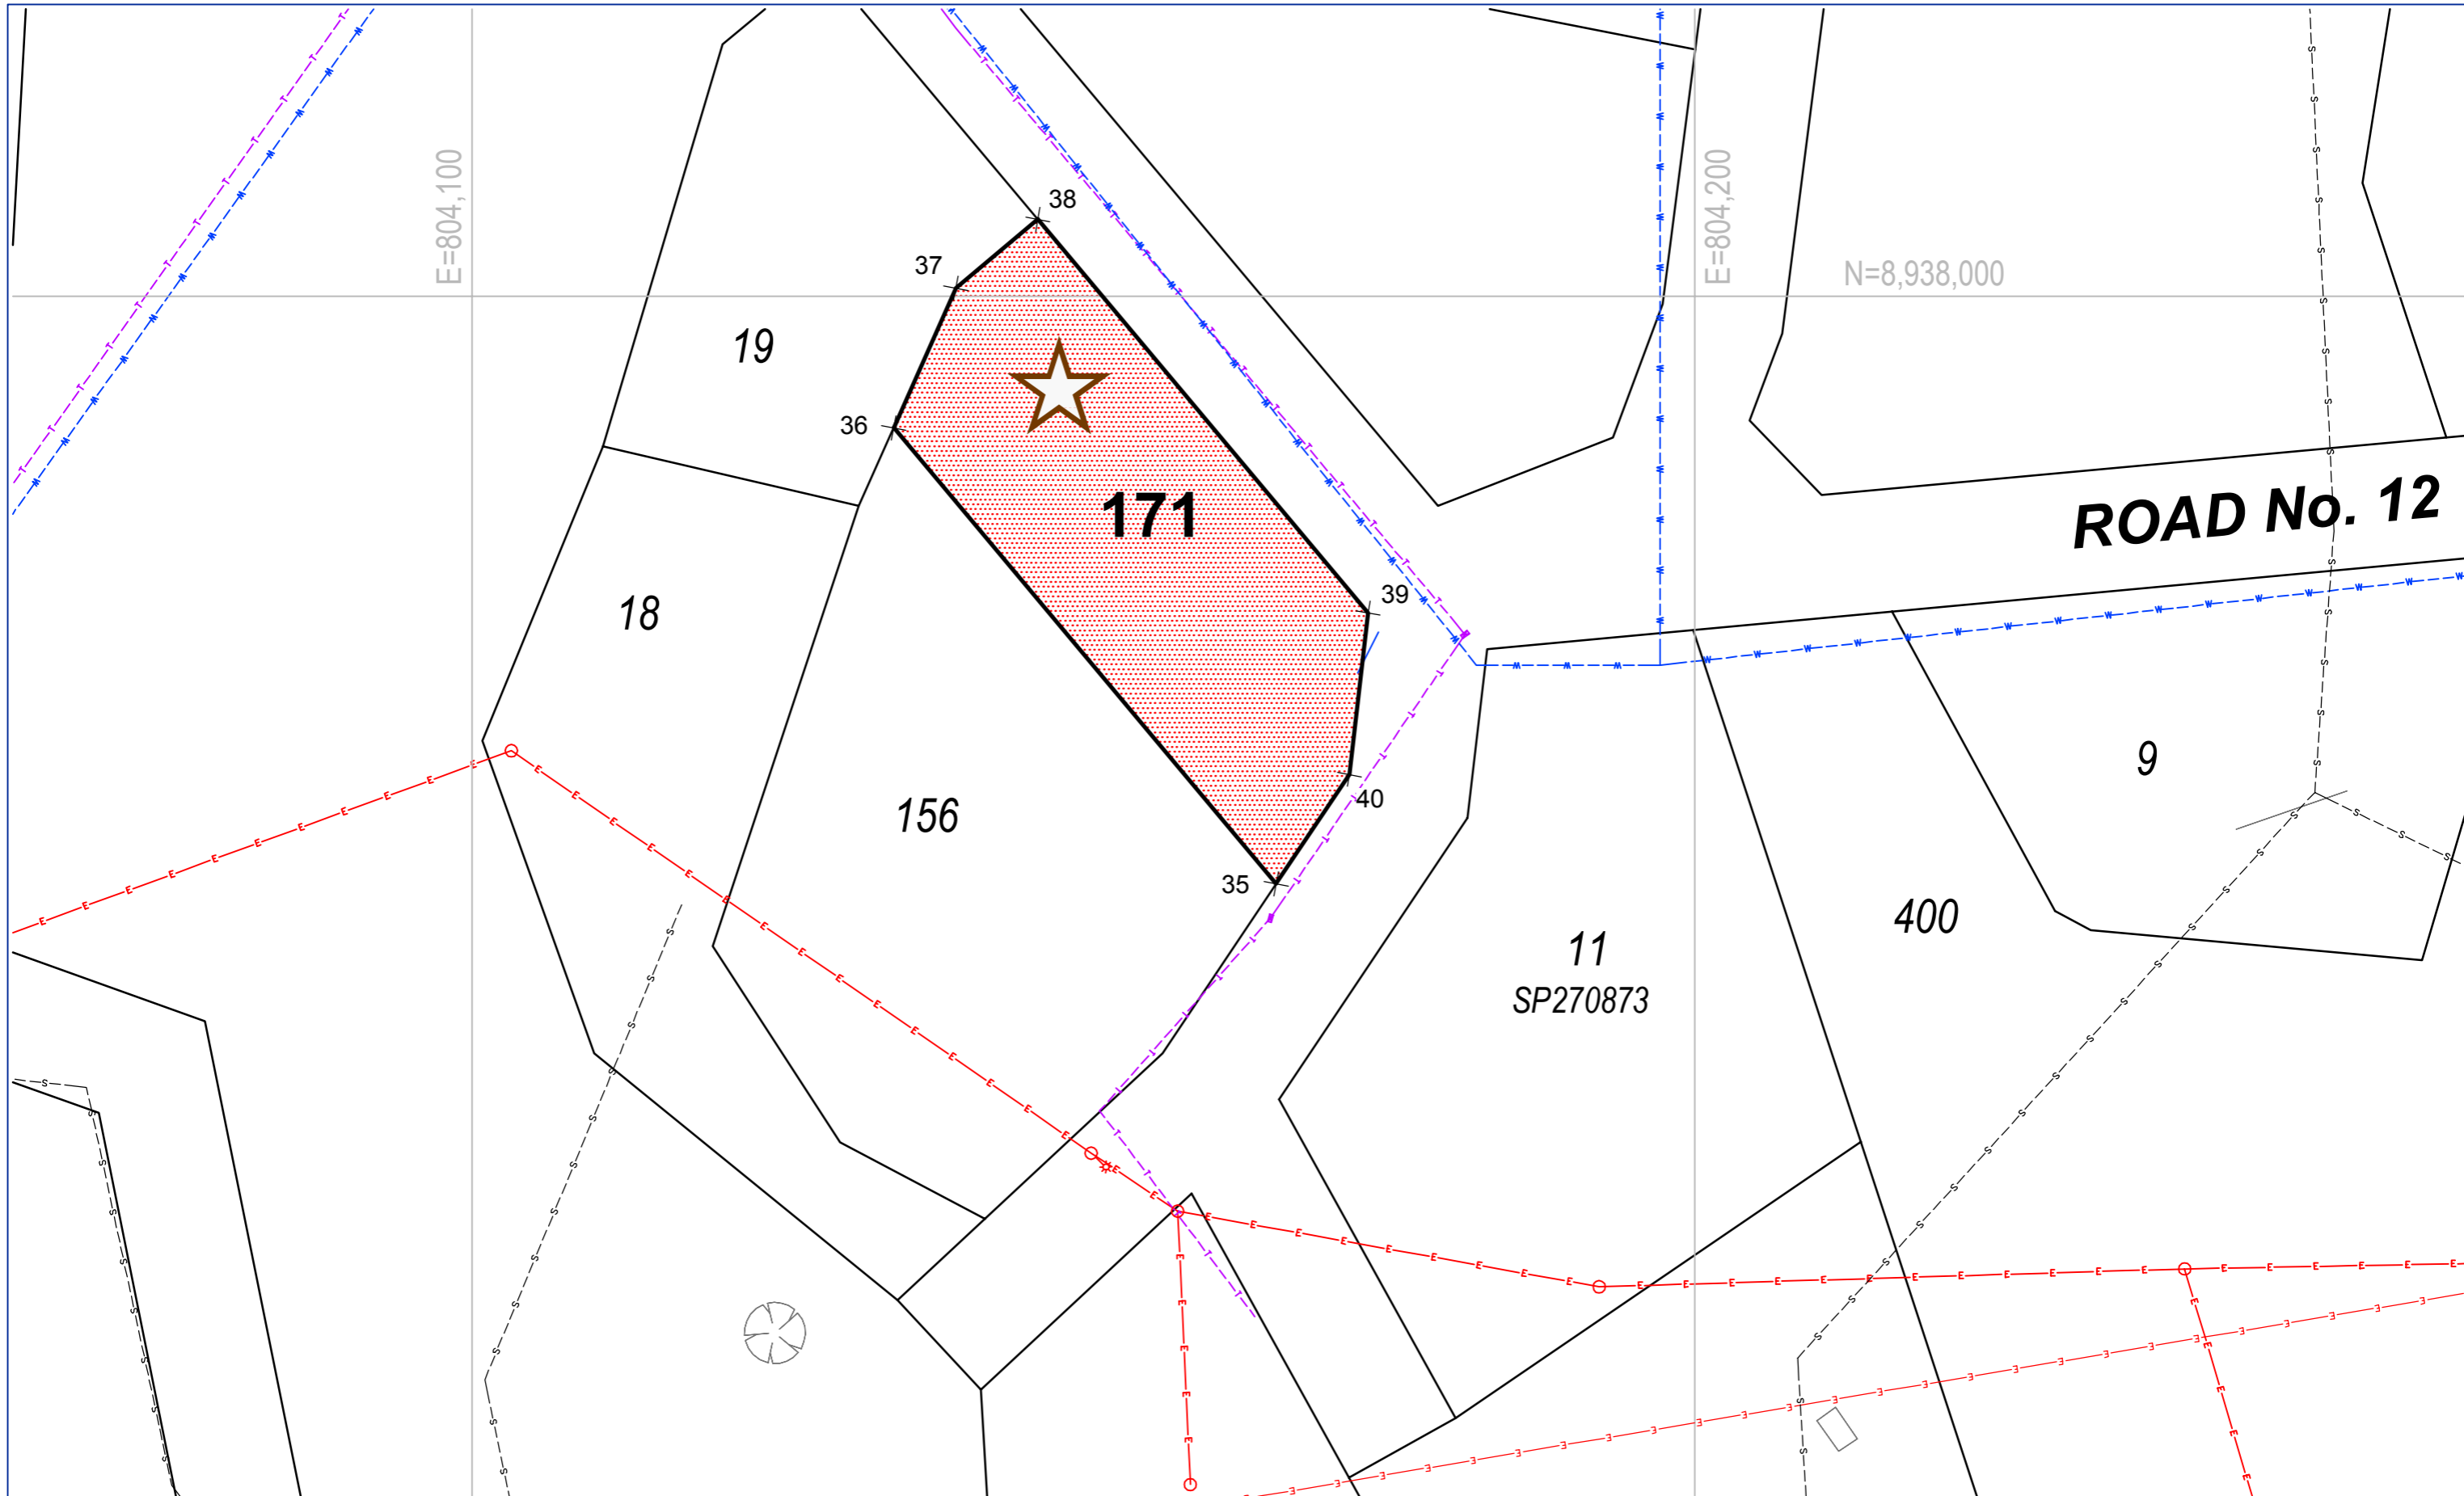

**SCHEDULE 1 - AGREEMENT AREA, SOCIAL HOUSING  
ERUB - DARNLEY ISLAND**

**LEGEND**

-  Agreement Area
-  Brownfield Lots

"Imaged sourced from Google NRM Globe 2015"

RPS Australia East Pty Ltd  
ACN 140 292 762  
135 Abbott St  
PO Box 1949  
CAIRNS QLD 4870