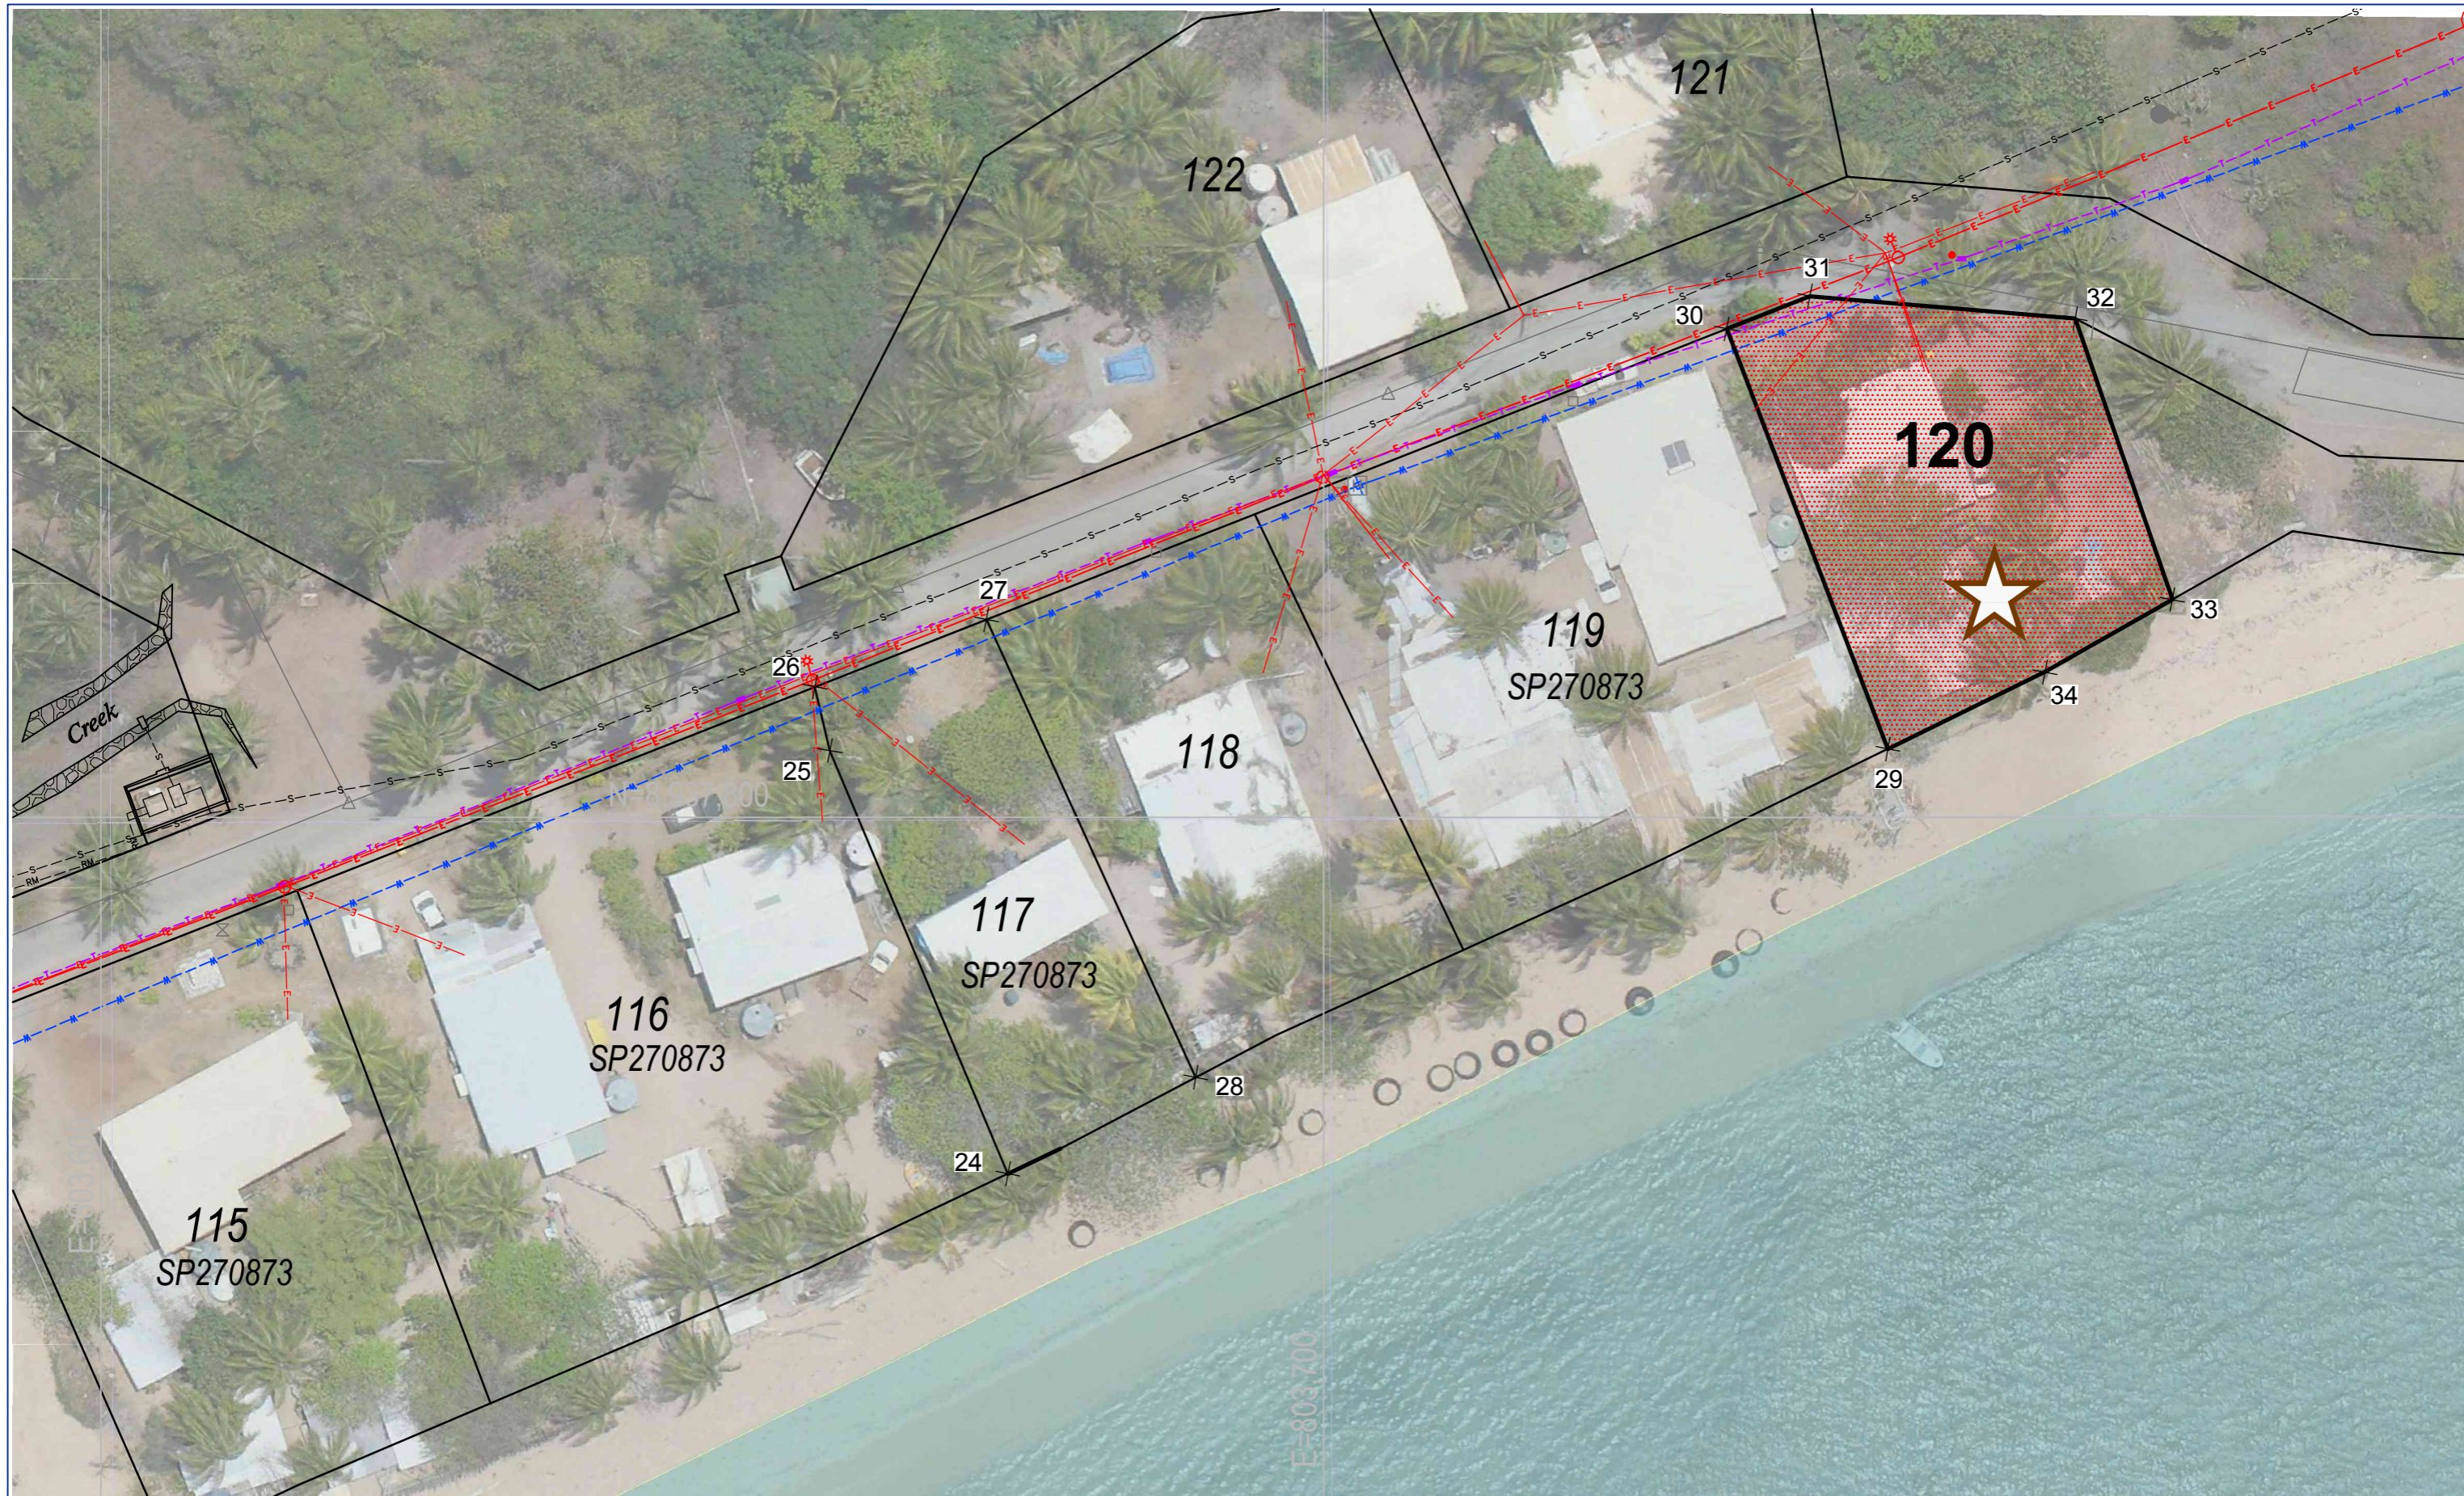

**SCHEDULE 1 - AGREEMENT AREA, SOCIAL HOUSING  
ERUB - DARNLEY ISLAND**

**LEGEND**

-  Agreement Area
-  Brownfield Lots

"Imaged sourced from Google NRM Globe 2015"

RPS Australia East Pty Ltd  
ACN 140 292 762  
135 Abbott St  
PO Box 1949  
CAIRNS QLD 4870