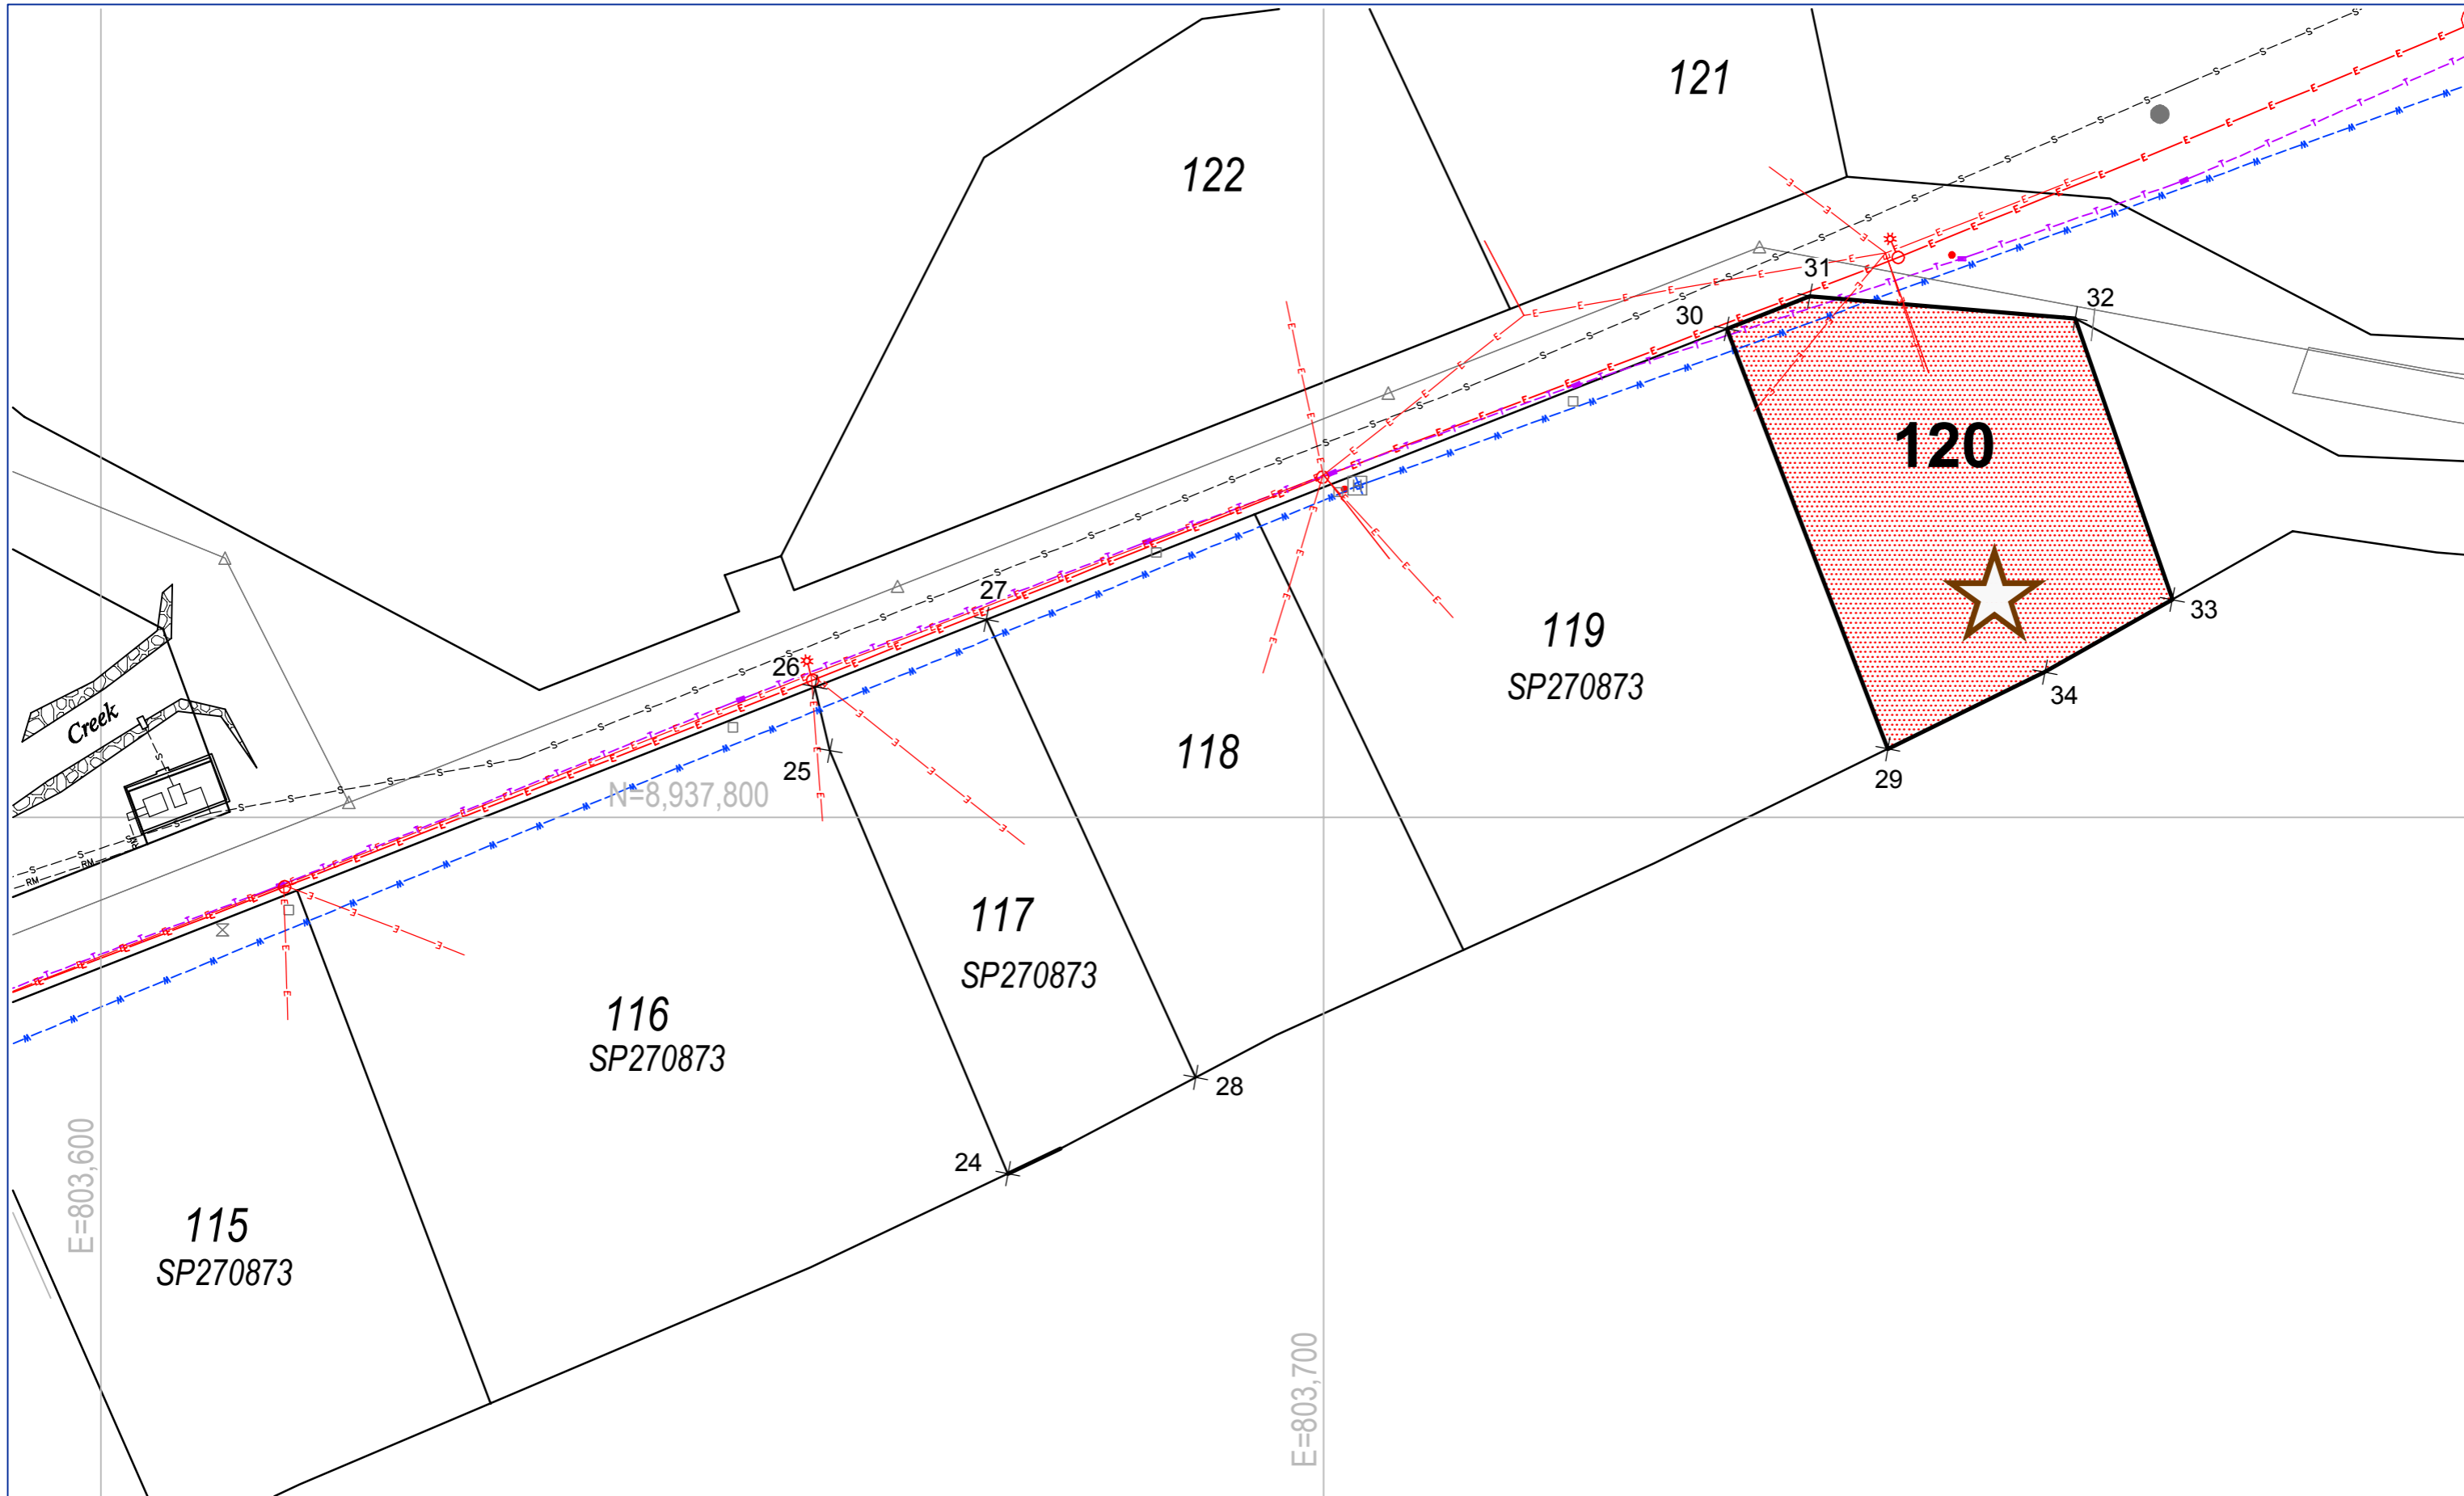

**SCHEDULE 1 - AGREEMENT AREA, SOCIAL HOUSING
ERUB - DARNLEY ISLAND**

LEGEND

- Agreement Area
- Brownfield Lots

"Imaged sourced from Google NRM Globe 2015"

RPS Australia East Pty Ltd
ACN 140 292 762
135 Abbott St
PO Box 1949
CAIRNS QLD 4870

T +61 7 4031 1336 F +61 7 4031 2942 W rpsgroup.com.au