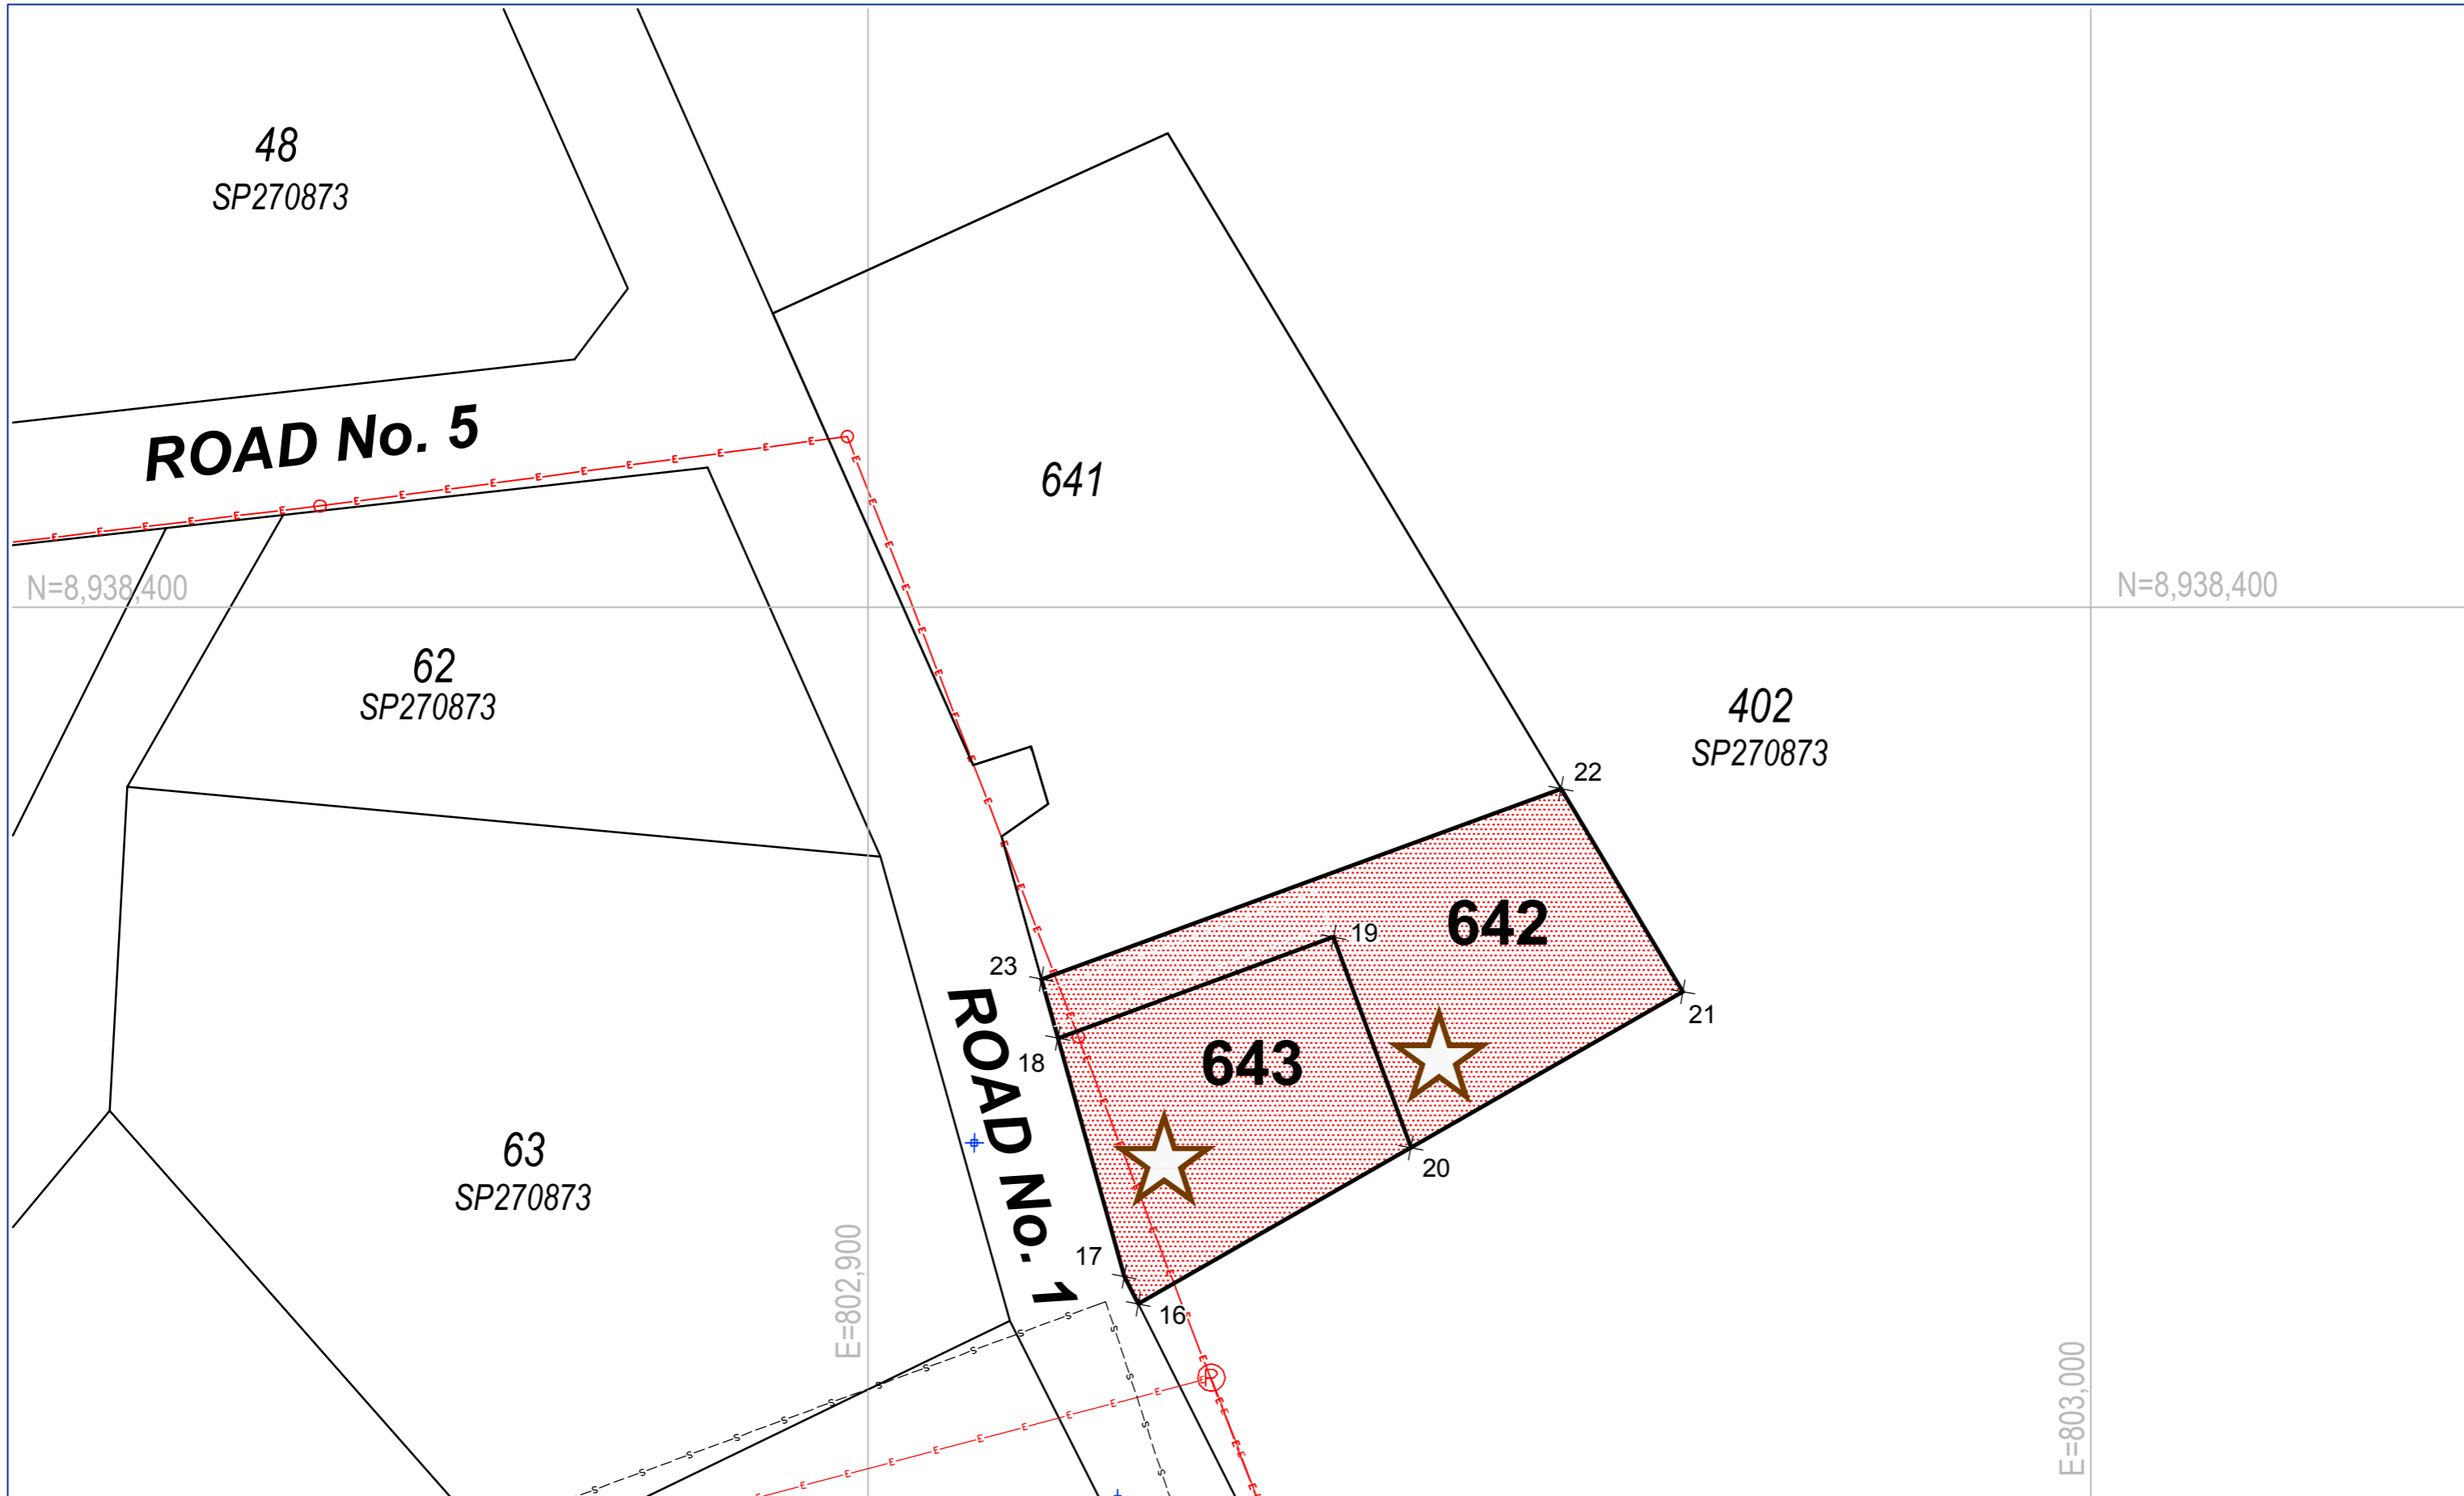

**SCHEDULE 1 - AGREEMENT AREA, SOCIAL HOUSING  
ERUB - DARNLEY ISLAND**

**LEGEND**

-  Agreement Area
-  Brownfield Lots

"Imaged sourced from Google NRM Globe 2015"

RPS Australia East Pty Ltd  
ACN 140 292 762  
135 Abbott St  
PO Box 1949  
CAIRNS QLD 4870

T +61 7 4031 1336 F +61 7 4031 2942 W rpsgroup.com.au

**SCHEDULE 1 - AGREEMENT AREA, SOCIAL HOUSING  
ERUB - DARNLEY ISLAND**

**LEGEND**

-  Agreement Area
-  Brownfield Lots

"Imaged sourced from Google NRM Globe 2015"